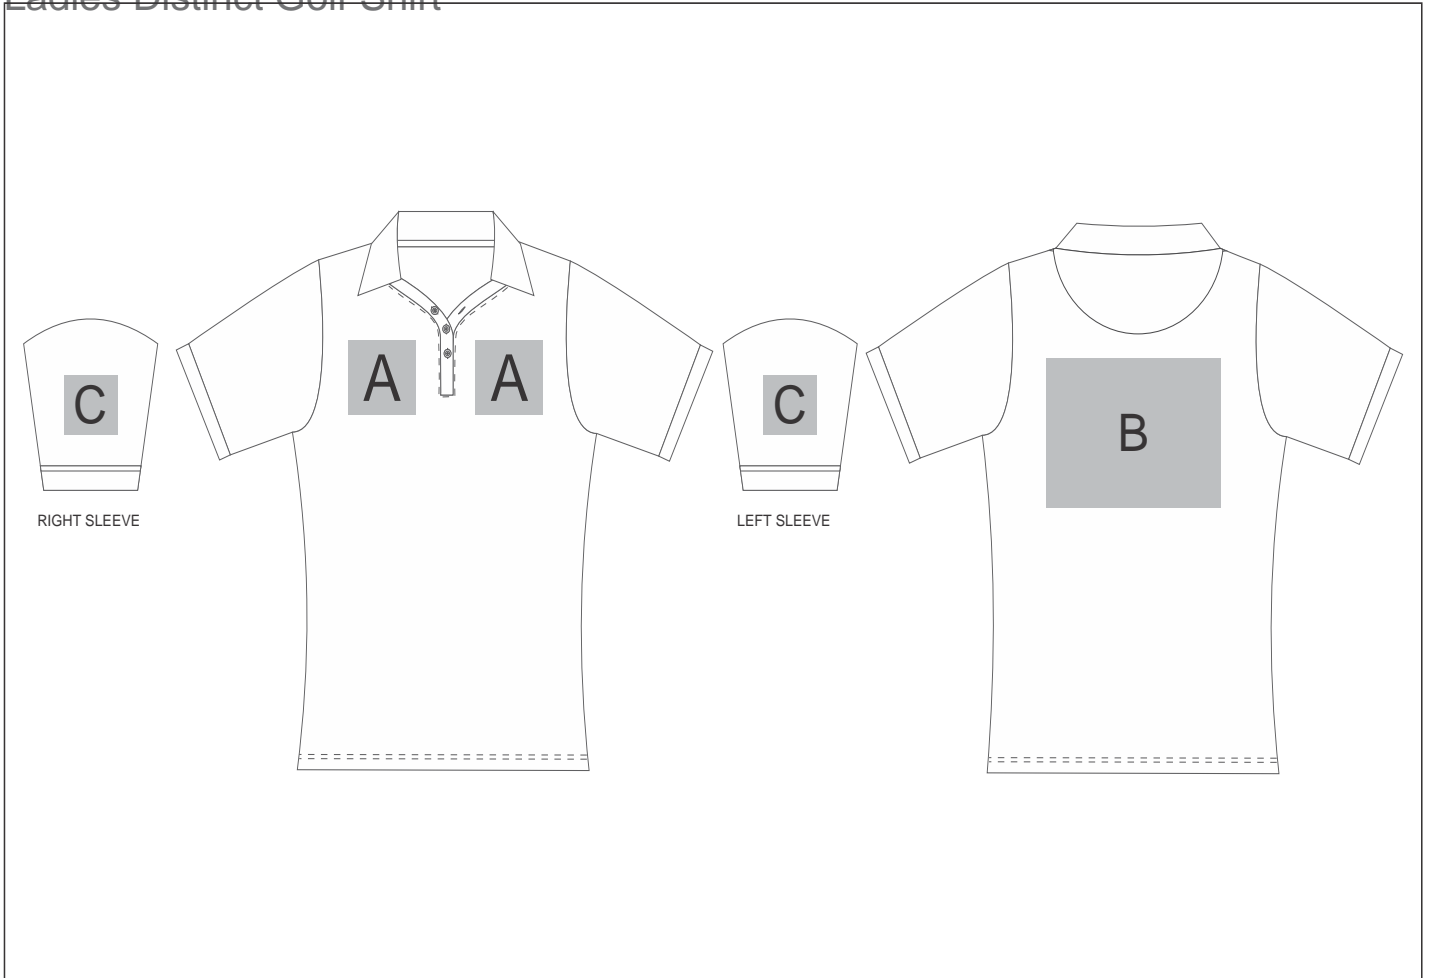

ALT-DTL

Ladies Distinct Golf Shirt

Need to know:

Includes 1-Position Digital Transfer (setup fee applies)

- DTC inclusive Parameters: Left/Right Chest or Back = 100mm x 100mm

Branding Options:

Position	Branding Method (Branding Code)	No. of Colours	Dimension
A	Embroidery (EMB-A)	N/A	100mm wide x 100mm high
A	Screen Print (SA)	1 Colour	100mm wide x 80mm high
A	Digital Transfer Clothing A6 (DTC-A6)	Full Colour	100mm wide x 100mm high
A	Silicone (STP-A)	N/A	30mm wide x 30mm high
A	Silicone (STP-B)	N/A	50mm wide x 50mm high
A	Silicone (STP-C)	N/A	80mm wide x 80mm high
A	Silicone (STP-D)	N/A	100mm wide x 40mm high
B	Embroidery (EMB-A)	N/A	200mm wide x 200mm high

B	Screen Print (SA)	1 Colour	260mm wide x 200mm high
B	Digital Transfer Clothing A6 (DTC-A6)	Full Colour	148mm wide x 105mm high
B	Digital Transfer Clothing A5 (DTC-A5)	Full Colour	210mm wide x 148mm high
B	Silicone (STP-A)	N/A	30mm wide x 30mm high
B	Silicone (STP-B)	N/A	50mm wide x 50mm high
B	Silicone (STP-C)	N/A	80mm wide x 80mm high
B	Silicone (STP-D)	N/A	120mm wide x 40mm high

C	Embroidery (EMB-A)	N/A	80mm wide x 80mm high
C	Screen Print (SA)	1 Colour	60mm wide x 60mm high
C	Digital Transfer Clothing A6 (DTC-A6)	Full Colour	80mm wide x 80mm high
C	Silicone (STP-A)	N/A	30mm wide x 30mm high
C	Silicone (STP-B)	N/A	50mm wide x 50mm high
C	Silicone (STP-C)	N/A	80mm wide x 80mm high